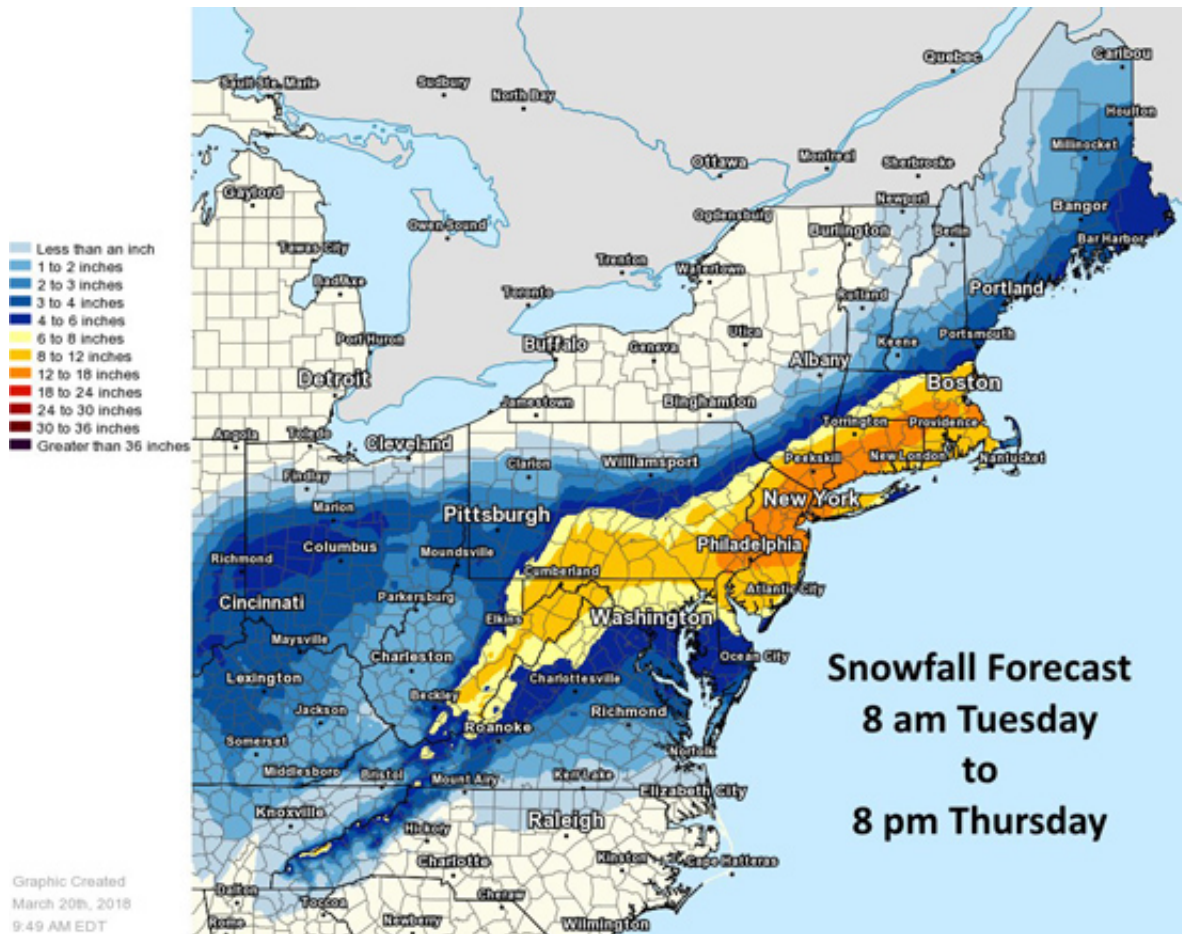

Port of NY/NJ Closing Due to Another Winter Storm

by Danielle Leonard - Tuesday, March 20, 2018

Another significant winter storm is expected to hit New York, New Jersey, and Newark beginning this evening and continuing into Thursday, 3/22. As a result, the port of New York & New Jersey has [closed](#) all marine terminals for 3/21. We expect most facilities to announce similar closures for Wednesday. Depending on the nature of the storm, closings could extend into Thursday, 3/22. Shipping delays should be expected.