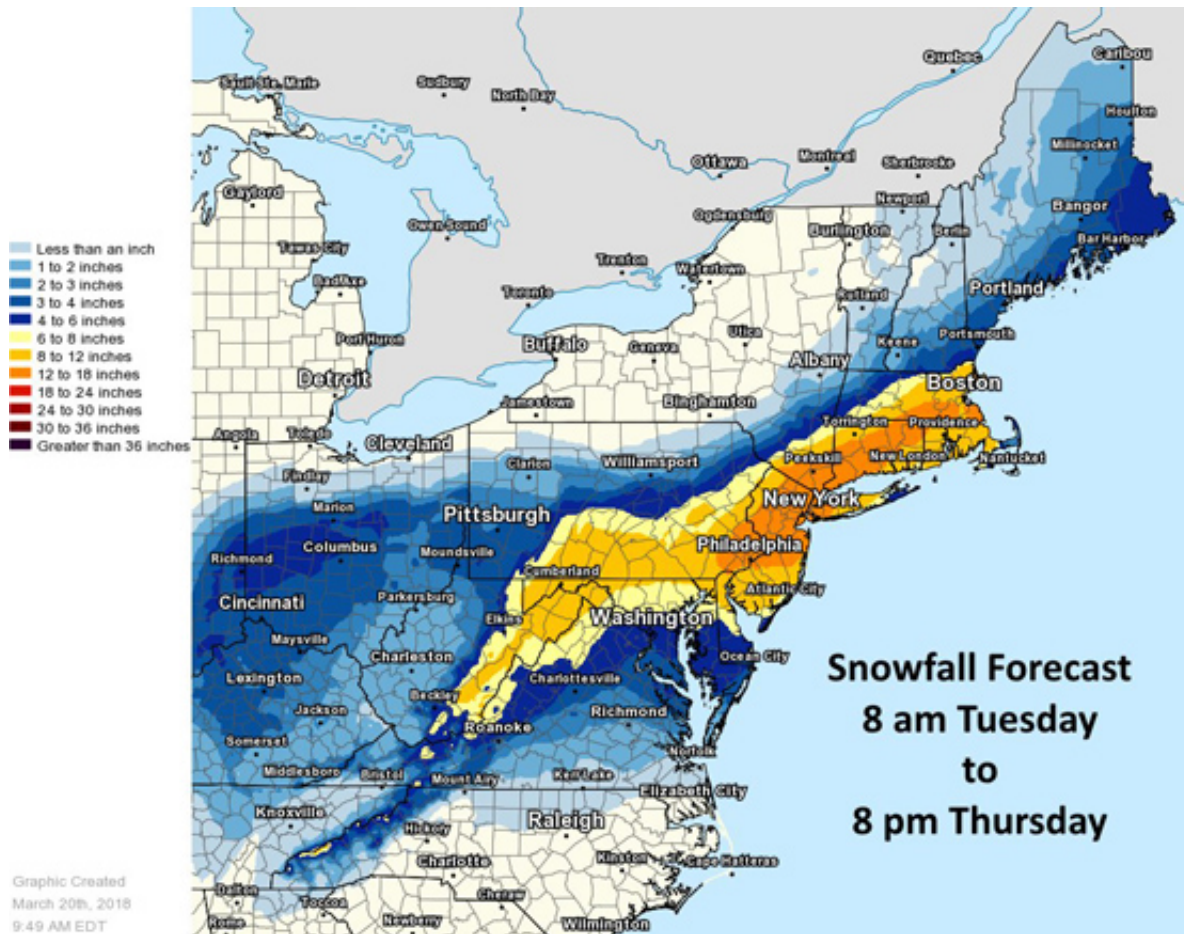

Port of NY/NJ Closing Due to Another Winter Storm

by Danielle Leonard - Tuesday, March 20, 2018

Another significant winter storm is expected to hit New York, New Jersey, and Newark beginning this evening and continuing into Thursday, 3/22. As a result, the port of New York & New Jersey has [closed](#) all marine terminals for 3/21. We expect most facilities to announce similar closures for Wednesday. Depending on the nature of the storm, closings could extend into Thursday, 3/22. Shipping delays should be expected.